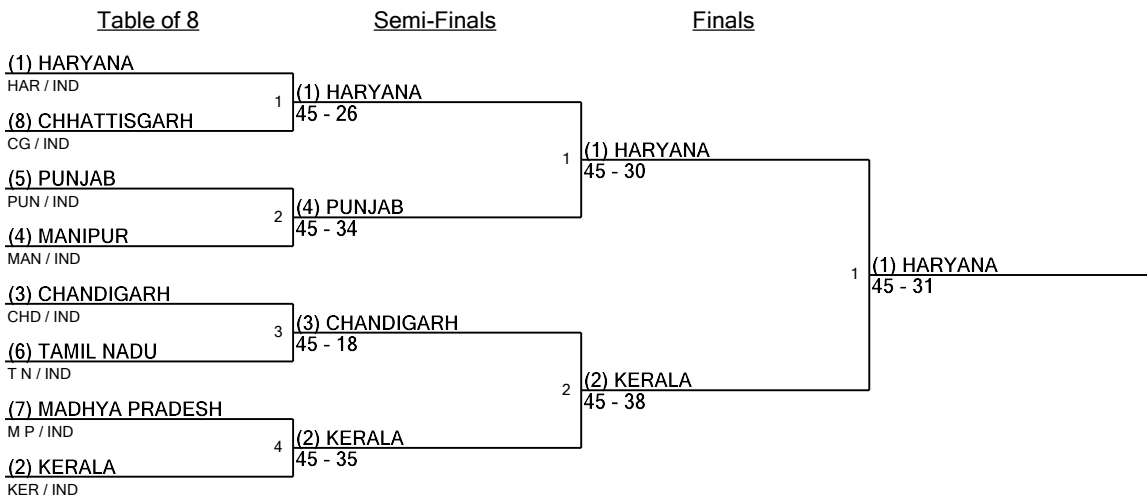

www.FencingTime.com

Senior Team Women's Epee Team Match Summary

SRTWE

Tournament: 33rd SENIOR NATIONAL FENCING CHAMPIONSHIP PUNE MAHARASHTRA
Date: 27 March 2023 - 12:00

Table of 32, bout #2 of 16

DELHI				UTTAR PRADESH			
#	Fencer	TS	Score	Score	TS	Fencer	#
6	PATERIYA Soniya					SAROJ ALKA	3
5	KRIPLANI Neha					RANA GEETIKA	1
4	GREWAL Shubhi					GUPTA KEERTI	2
6	PATERIYA Soniya					RANA GEETIKA	1
4	GREWAL Shubhi					SAROJ ALKA	3
5	KRIPLANI Neha					GUPTA KEERTI	2
4	GREWAL Shubhi		5	2		RANA GEETIKA	1
6	PATERIYA Soniya	3	8	7	5	GUPTA KEERTI	2
5	KRIPLANI Neha	3	11	9	2	SAROJ ALKA	3
V11				D9			

Table of 32, bout #3 of 16

WEST BENGAL				GUJARAT			
#	Fencer	TS	Score	Score	TS	Fencer	#
6	SHARMA Anjali					CHAUDHARY MITVA	3
5	SHARMA Anisha					CHAUDHARY AMISHA	1
4	MITRA SRIYA					CHAUDHARY RITU	2
6	SHARMA Anjali					CHAUDHARY AMISHA	1
4	MITRA SRIYA					CHAUDHARY MITVA	3
5	SHARMA Anisha					CHAUDHARY RITU	2
4	MITRA SRIYA		2	5		CHAUDHARY AMISHA	1
6	SHARMA Anjali	0	2	10	5	CHAUDHARY RITU	2
5	SHARMA Anisha	0	2	15	5	CHAUDHARY MITVA	3
D2				V15			

Table of 32, bout #7 of 16

ODISHA				ASSAM			
#	Fencer	TS	Score	Score	TS	Fencer	#
6	BEHERA SUBHADRA					JOSHI DEEPA	3
5	PRUSTY ANSU MITRA					THAKULI ASHA	1
4	ROUT ANWESHA					DUTTA SUMI	2
6	BEHERA SUBHADRA					THAKULI ASHA	1
4	ROUT ANWESHA					JOSHI DEEPA	3
5	PRUSTY ANSU MITRA					DUTTA SUMI	2
4	ROUT ANWESHA		1	5		THAKULI ASHA	1
6	BEHERA SUBHADRA	3	4	10	5	DUTTA SUMI	2
5	PRUSTY ANSU MITRA	4	8	15	5	JOSHI DEEPA	3
D8				V15