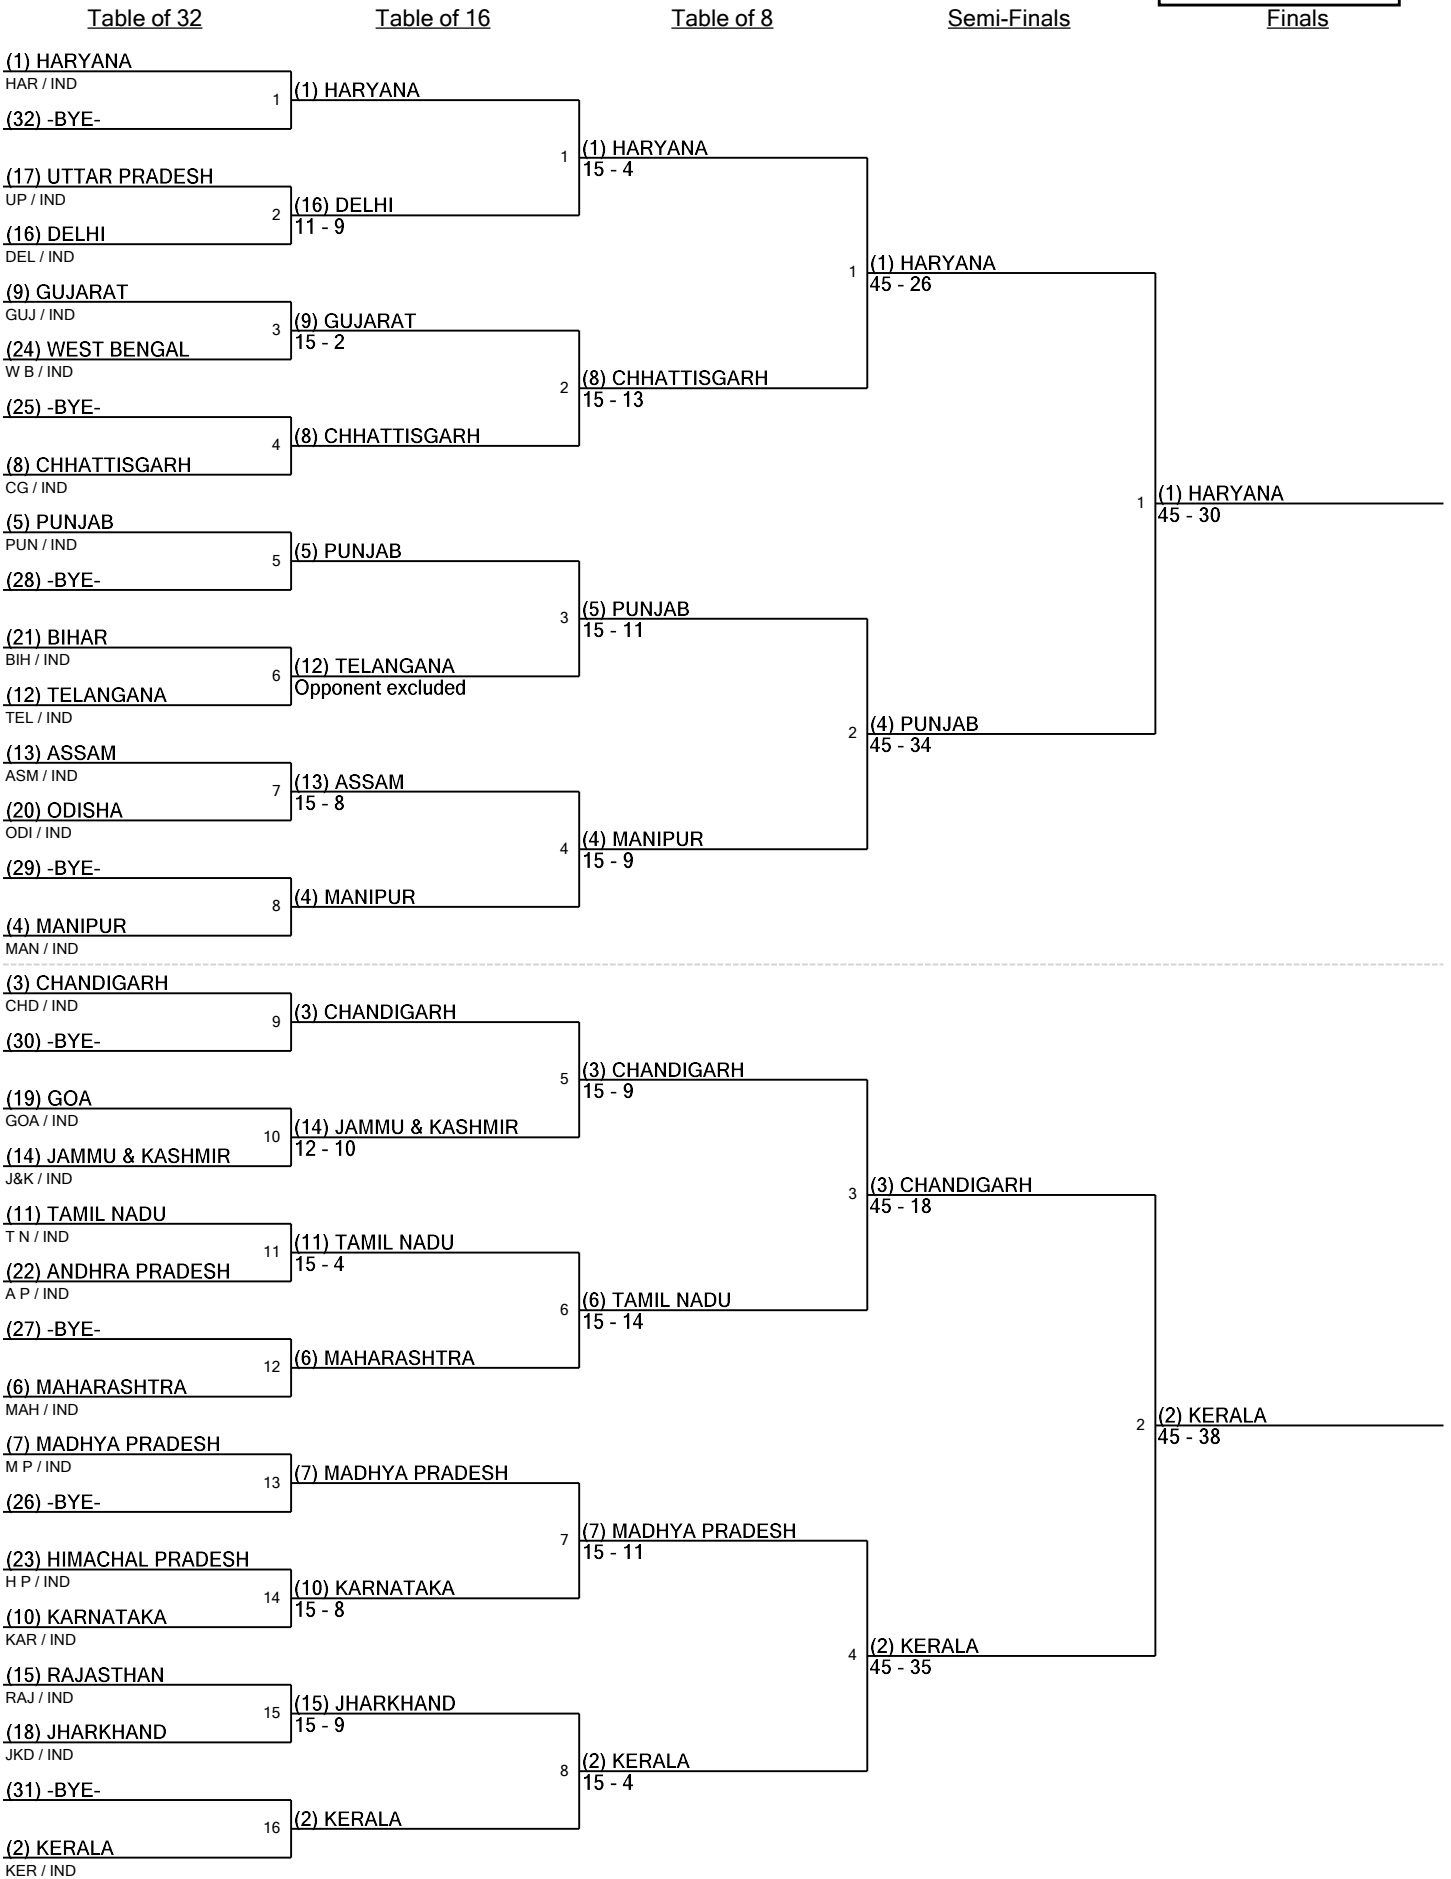

www.FencingTime.com

Senior Team Women's Epee Seeding for Round #1 - DE

SRTWE

Tournament: 33rd SENIOR NATIONAL FENCING CHAMPIONSHIP PUNE MAHARASHTRA
Date: 27 March 2023 - 12:00
FIE Document: FE_FIE_0001.2

Seed	Team Name	Club	Country	Team Rank	Notes
1	HARYANA	HAR	IND	2	
2	KERALA	KER	IND	9.666667	
3	CHANDIGARH	CHD	IND	10.333333	
4	MANIPUR	MAN	IND	14	
5	PUNJAB	PUN	IND	17	
6	MAHARASHTRA	MAH	IND	21	
7	MADHYA PRADESH	M P	IND	24.66667	
8	CHHATTISGARH	CG	IND	26	
9	GUJARAT	GUJ	IND	27.333333	
10	KARNATAKA	KAR	IND	32.66667	
11	TAMIL NADU	T N	IND	41.66667	
12	TELANGANA	TEL	IND	44.66667	
13	ASSAM	ASM	IND	45.66667	
14	JAMMU & KASHMIR	J&K	IND	53.66667	
15	RAJASTHAN	RAJ	IND	56	
16	DELHI	DEL	IND	57.333333	
17	UTTAR PRADESH	UP	IND	58.66667	
18	JHARKHAND	JKD	IND	59	
19	GOA	GOA	IND	61	
20	ODISHA	ODI	IND	64.66666	
21	BIHAR	BIH	IND	69	
22	ANDHRA PRADESH	A P	IND	71	
23	HIMACHAL PRADESH	H P	IND	75	
24	WEST BENGAL	W B	IND	85.33334